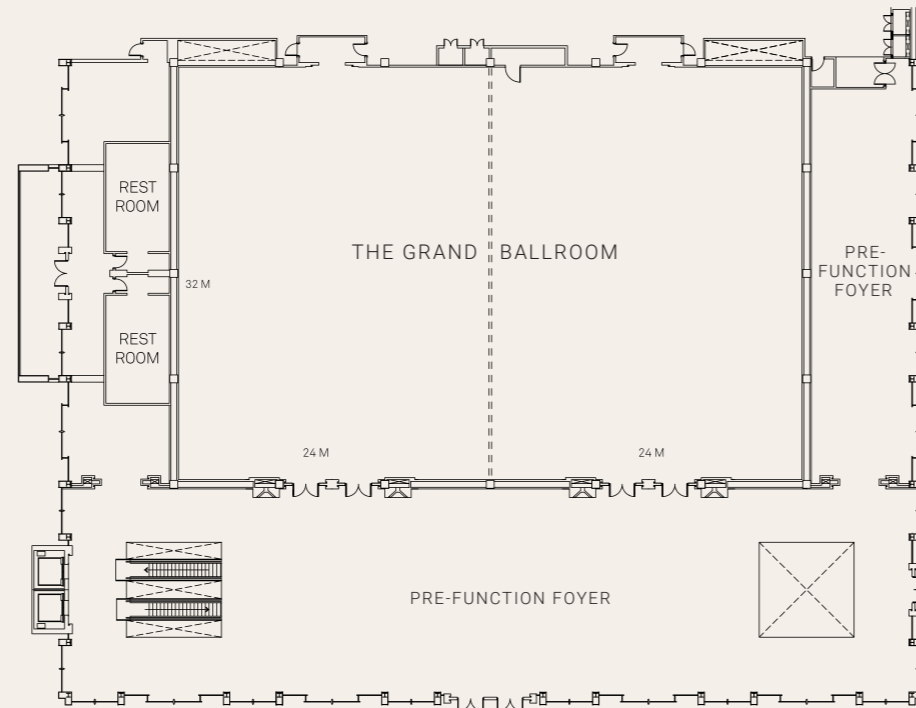

会場と収容人数

Lobby Level

Promenade Level

| Function Rooms | Size (m) | | | Size (ft) | | | Capacity | | | | | |
|-------------------------------|----------|-------|-----|--------------|---------|----|----------|-----------|---------|-------------|-----------|-----------|
| | W x D | SQM | H | W x D | SQF | H | Theatre | Classroom | U-Shape | Round Table | Cocktails | Boardroom |
| Lobby Level | | | | | | | | | | | | |
| The Grand Ballroom | 48 x 32 | 1,536 | 6.5 | 157.4 x 105 | 16,526 | 21 | 2,055 | 1,140 | - | 1,080 | 2,000 | - |
| Ballroom 1 | 24 x 32 | 768 | 6.5 | 78.7 x 105 | 8,263 | 21 | 1,000 | 513 | - | 540 | 1,000 | - |
| Ballroom 2 | 24 x 32 | 768 | 6.5 | 78.7 x 105 | 8,263 | 21 | 1,000 | 513 | - | 540 | 1,000 | - |
| Pre-function Foyer | 64 x 16 | 1,177 | 4.5 | 209.9 x 52.5 | 11,020 | 15 | - | - | - | - | 1,500 | - |
| Promenade Level | | | | | | | | | | | | |
| Violet Ballroom | 40 x 24 | 940 | 5 | 131.2 x 78.8 | 10,338 | 16 | 1,200 | 720 | - | 600 | 1,400 | - |
| Violet Ballroom 1 | 20 x 24 | 470 | 5 | 65.6 x 78.8 | 5,169 | 16 | 600 | 360 | - | 300 | 700 | - |
| Violet Ballroom 2 | 20 x 24 | 470 | 5 | 65.6 x 78.8 | 5,169 | 16 | 600 | 360 | - | 300 | 700 | - |
| Casablanca | 11 x 11 | 121 | 4 | 36.1 x 36.1 | 1,303 | 13 | 180 | 96 | 30 | 90 | 135 | - |
| Peony | 8 x 11 | 88 | 4 | 26.2 x 36.1 | 946 | 13 | 96 | 42 | 27 | 60 | 90 | - |
| Casablanca & Peony (Combined) | 19 x 11 | 209 | 4 | 62.3 x 36.1 | 2,249 | 13 | 276 | 138 | 50 | 150 | 230 | - |
| Tulip | 8 x 11 | 88 | 4 | 26.2 x 36.1 | 946 | 13 | 96 | 42 | 27 | 60 | 90 | - |
| Rose | 15 x 7 | 105 | 4 | 49.2 x 23 | 1,132 | 13 | 120 | 54 | 39 | 80 | 120 | - |
| Gerbera | 23 x 11 | 253 | 4 | 75.4 x 36.1 | 2,722 | 13 | 350 | 168 | 66 | 180 | 270 | - |
| Leatris | 7 x 15 | 105 | 4 | 23 x 49.2 | 1,132 | 13 | 130 | 54 | 39 | 80 | 120 | - |
| Iris | 7 x 7 | 49 | 4 | 23 x 23 | 529 | 13 | 60 | 24 | 18 | 40 | 60 | - |
| Aster | 7 x 7 | 49 | 4 | 23 x 23 | 529 | 13 | 60 | 24 | 18 | 40 | 60 | - |
| Freesia | 7 x 7 | 49 | 4 | 23 x 23 | 529 | 13 | 60 | 24 | 18 | 40 | 60 | - |
| Jasmine | 7 x 6 | 42 | 4 | 23 x 19.7 | 453 | 13 | 48 | 24 | 15 | 30 | 45 | 18 |
| Camellia | 7 x 6 | 42 | 4 | 23 x 19.7 | 453 | 13 | 48 | 24 | 15 | 30 | 45 | 18 |
| Magnolia | 7 x 6 | 42 | 4 | 23 x 19.7 | 453 | 13 | 48 | 24 | 15 | 30 | 45 | 18 |
| Amaryllis | 7 x 6 | 42 | 4 | 23 x 19.7 | 453 | 13 | 48 | 24 | 15 | 30 | 45 | 18 |
| Outdoor Venues | | | | | | | | | | | | |
| Unity Garden | - | 2,000 | - | - | 21,527 | - | - | - | - | 600 | 1,000 | - |
| Eden Garden | - | 448 | - | - | 4,822 | - | - | - | - | 250 | 400 | - |
| Mulia Glass House | 12 x 20 | 240 | 6 | 39 x 65.6 | 2,558.4 | 19 | 200 | 140 | 50 | 130 | 200 | 48 |