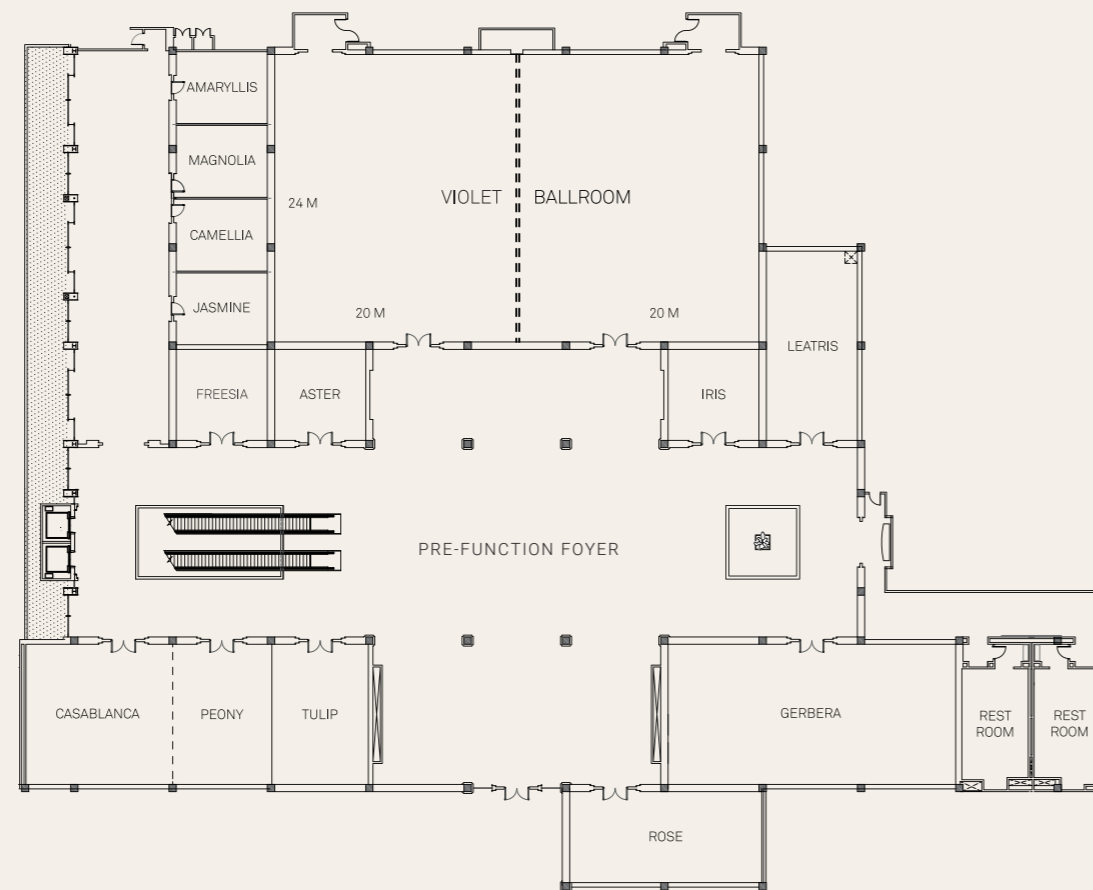

会場と収容人数

Lobby Level

Promenade Level

| Function Rooms | Size (m) | | | Size (ft) | | | Capacity | | | | | |
|-------------------------------|----------|-------|-----|--------------|---------|----|----------|-----------|---------|-------------|-----------|-----------|
| | W x D | SQM | H | W x D | SQF | H | Theatre | Classroom | U-Shape | Round Table | Cocktails | Boardroom |
| Lobby Level | | | | | | | | | | | | |
| The Grand Ballroom | 48 x 32 | 1,536 | 6.5 | 157.4 x 105 | 16,526 | 21 | 2,055 | 1,140 | - | 1,080 | 2,000 | - |
| Ballroom 1 | 24 x 32 | 768 | 6.5 | 78.7 x 105 | 8,263 | 21 | 1,000 | 513 | - | 540 | 1,000 | - |
| Ballroom 2 | 24 x 32 | 768 | 6.5 | 78.7 x 105 | 8,263 | 21 | 1,000 | 513 | - | 540 | 1,000 | - |
| Pre-function Foyer | 64 x 16 | 1,177 | 4.5 | 209.9 x 52.5 | 11,020 | 15 | - | - | - | - | 1,500 | - |
| Promenade Level | | | | | | | | | | | | |
| Violet Ballroom | 40 x 24 | 940 | 5 | 131.2 x 78.8 | 10,338 | 16 | 1,200 | 720 | - | 600 | 1,400 | - |
| Violet Ballroom 1 | 20 x 24 | 470 | 5 | 65.6 x 78.8 | 5,169 | 16 | 600 | 360 | - | 300 | 700 | - |
| Violet Ballroom 2 | 20 x 24 | 470 | 5 | 65.6 x 78.8 | 5,169 | 16 | 600 | 360 | - | 300 | 700 | - |
| Casablanca | 11 x 11 | 121 | 4 | 36.1 x 36.1 | 1,303 | 13 | 180 | 96 | 30 | 90 | 135 | - |
| Peony | 8 x 11 | 88 | 4 | 26.2 x 36.1 | 946 | 13 | 96 | 42 | 27 | 60 | 90 | - |
| Casablanca & Peony (Combined) | 19 x 11 | 209 | 4 | 62.3 x 36.1 | 2,249 | 13 | 276 | 138 | 50 | 150 | 230 | - |
| Tulip | 8 x 11 | 88 | 4 | 26.2 x 36.1 | 946 | 13 | 96 | 42 | 27 | 60 | 90 | - |
| Rose | 15 x 7 | 105 | 4 | 49.2 x 23 | 1,132 | 13 | 120 | 54 | 39 | 80 | 120 | - |
| Gerbera | 23 x 11 | 253 | 4 | 75.4 x 36.1 | 2,722 | 13 | 350 | 168 | 66 | 180 | 270 | - |
| Leatris | 7 x 15 | 105 | 4 | 23 x 49.2 | 1,132 | 13 | 130 | 54 | 39 | 80 | 120 | - |
| Iris | 7 x 7 | 49 | 4 | 23 x 23 | 529 | 13 | 60 | 24 | 18 | 40 | 60 | - |
| Aster | 7 x 7 | 49 | 4 | 23 x 23 | 529 | 13 | 60 | 24 | 18 | 40 | 60 | - |
| Freesia | 7 x 7 | 49 | 4 | 23 x 23 | 529 | 13 | 60 | 24 | 18 | 40 | 60 | - |
| Jasmine | 7 x 6 | 42 | 4 | 23 x 19.7 | 453 | 13 | 48 | 24 | 15 | 30 | 45 | 18 |
| Camellia | 7 x 6 | 42 | 4 | 23 x 19.7 | 453 | 13 | 48 | 24 | 15 | 30 | 45 | 18 |
| Magnolia | 7 x 6 | 42 | 4 | 23 x 19.7 | 453 | 13 | 48 | 24 | 15 | 30 | 45 | 18 |
| Amaryllis | 7 x 6 | 42 | 4 | 23 x 19.7 | 453 | 13 | 48 | 24 | 15 | 30 | 45 | 18 |
| Outdoor Venues | | | | | | | | | | | | |
| Unity Garden | - | 2,000 | - | - | 21,527 | - | - | - | - | 600 | 1,000 | - |
| Eden Garden | - | 448 | - | - | 4,822 | - | - | - | - | 250 | 400 | - |
| Mulia Glass House | 12 x 20 | 240 | 6 | 39 x 65.6 | 2,558.4 | 19 | 200 | 140 | 50 | 130 | 200 | 48 |